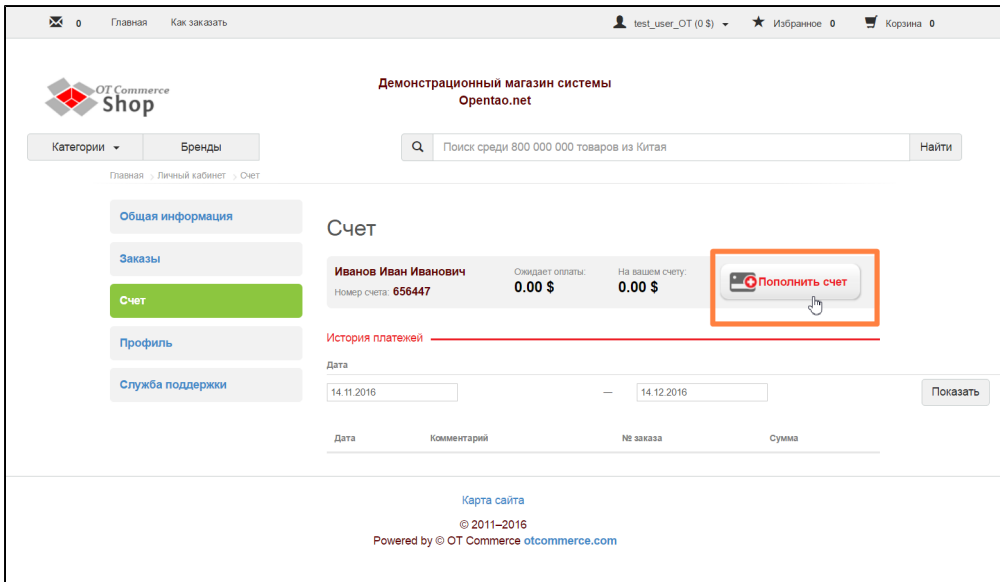

Откроется окошко для заполнения суммы и указана валюта счета: