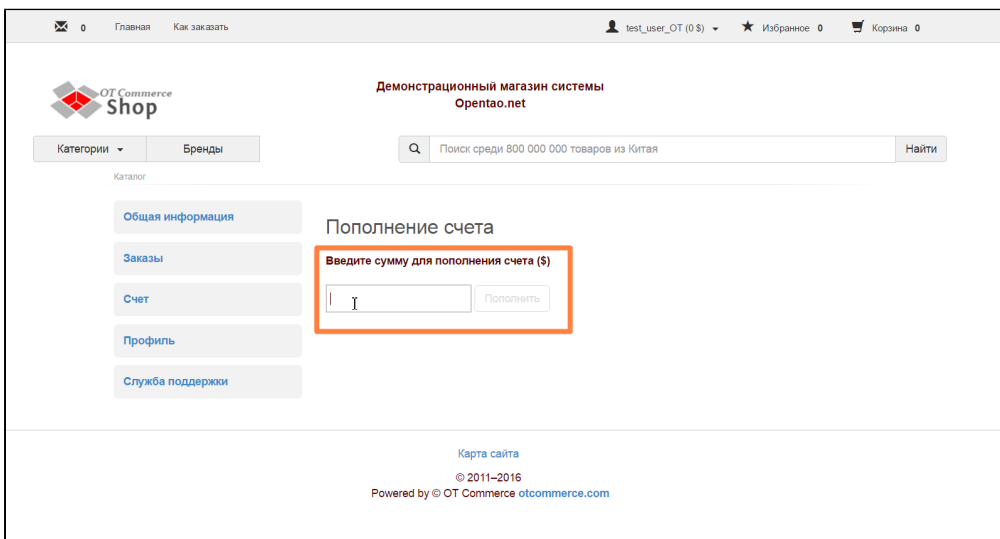

Вводим сумму на которую хотим пополнить свой личный счет на сайте: